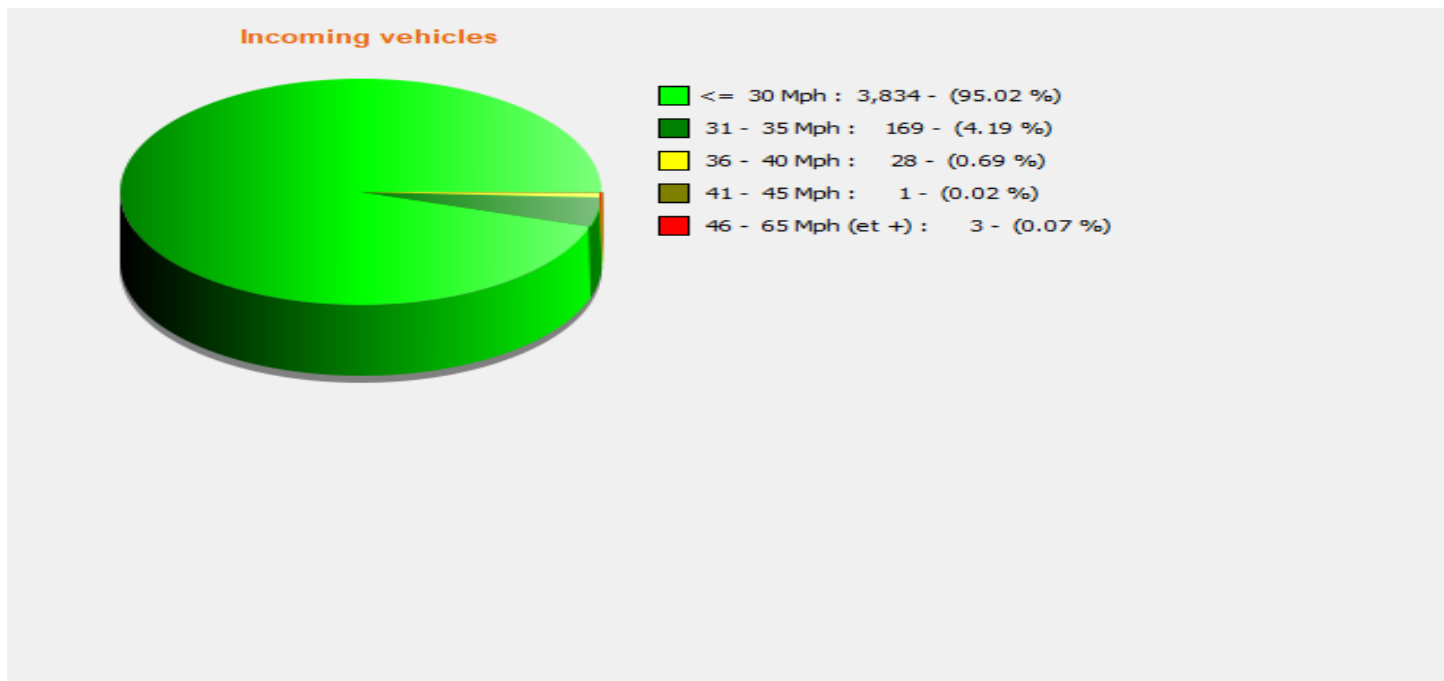

Location: Raebarn Close

Comments: 30 mph

Start date: Sunday, September 24, 2023 12:00 PM
End date: Sunday, October 1, 2023 12:00 PM

Location: Raebarn Close

Comments: 30 mph

Outgoing vehicles

Start date: Sunday, September 24, 2023 12:00 PM
End date: Sunday, October 1, 2023 12:00 PM