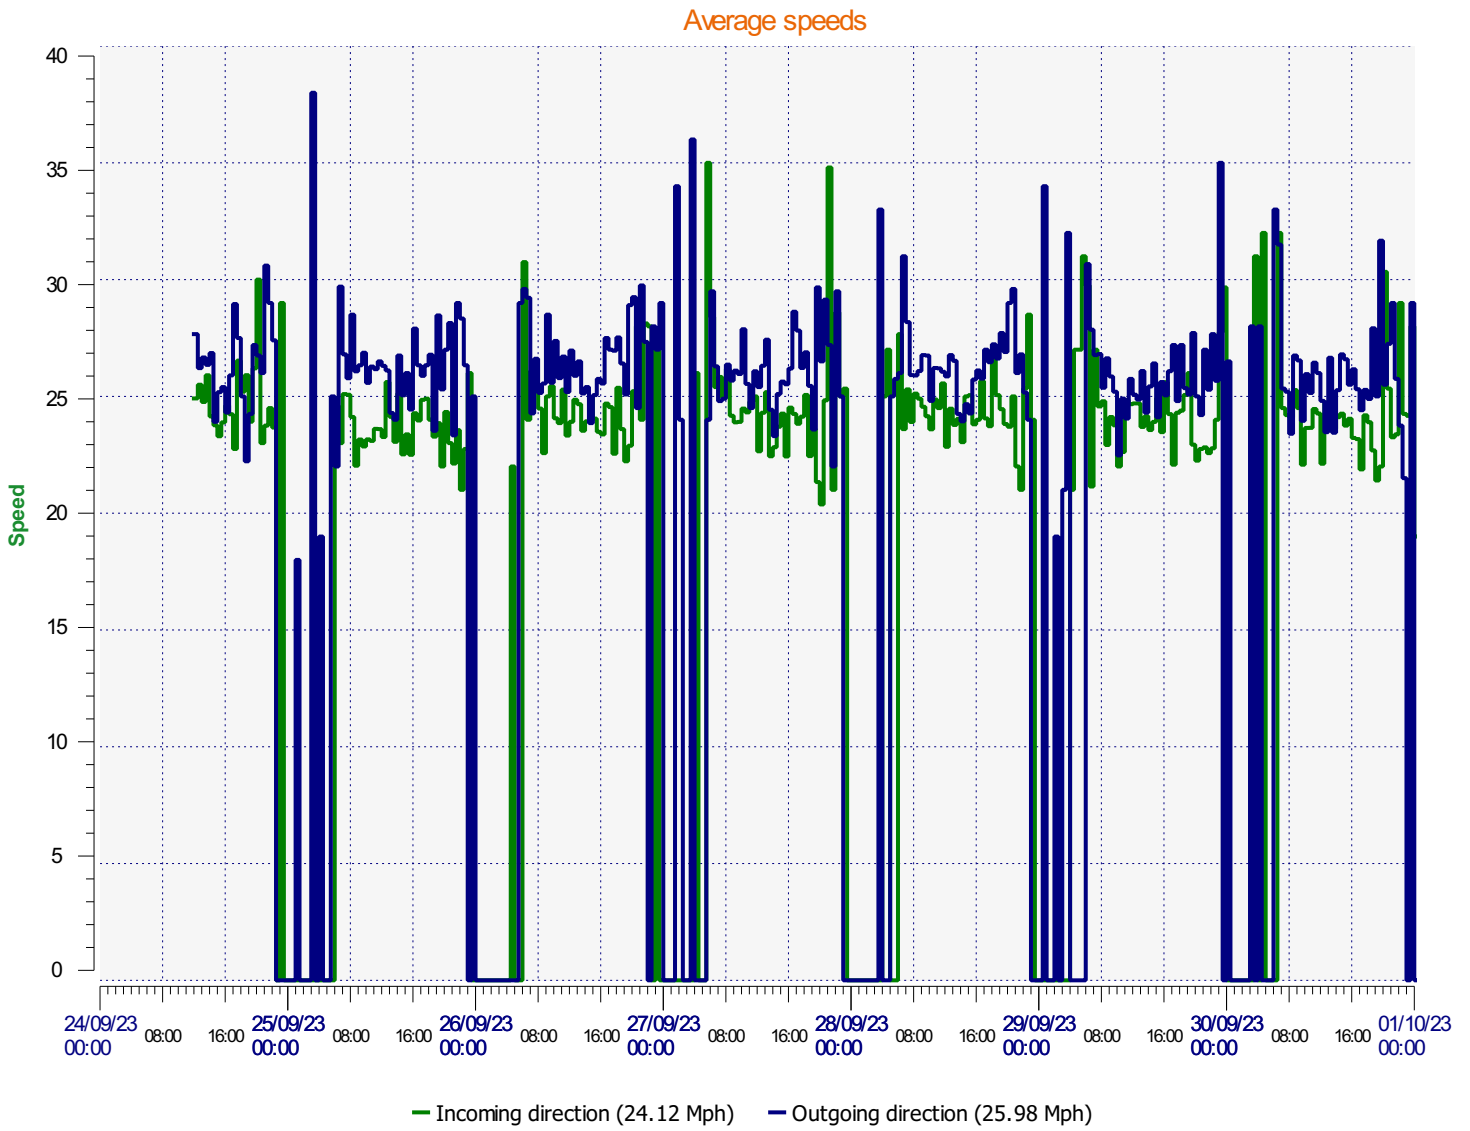

Start date: Sunday, September 24, 2023 12:00 PM
End date: Sunday, October 1, 2023 12:00 PM

Location: Raebarn Close

Comments: 30 mph