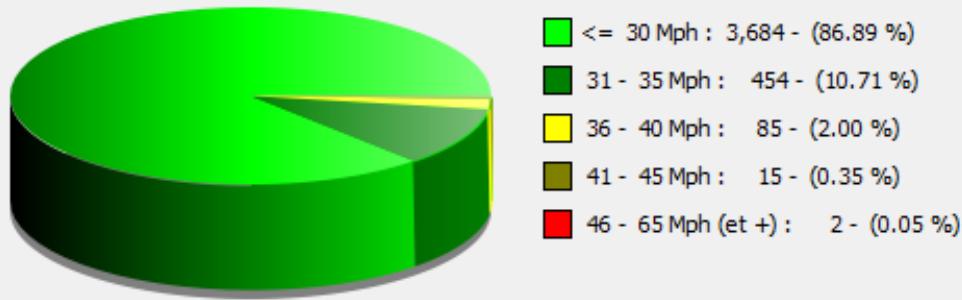

Outgoing vehicles

Start date: Sunday, September 24, 2023 12:00 PM
End date: Sunday, October 1, 2023 12:00 PM

Location: Raebarn Close

Comments: 30 mph