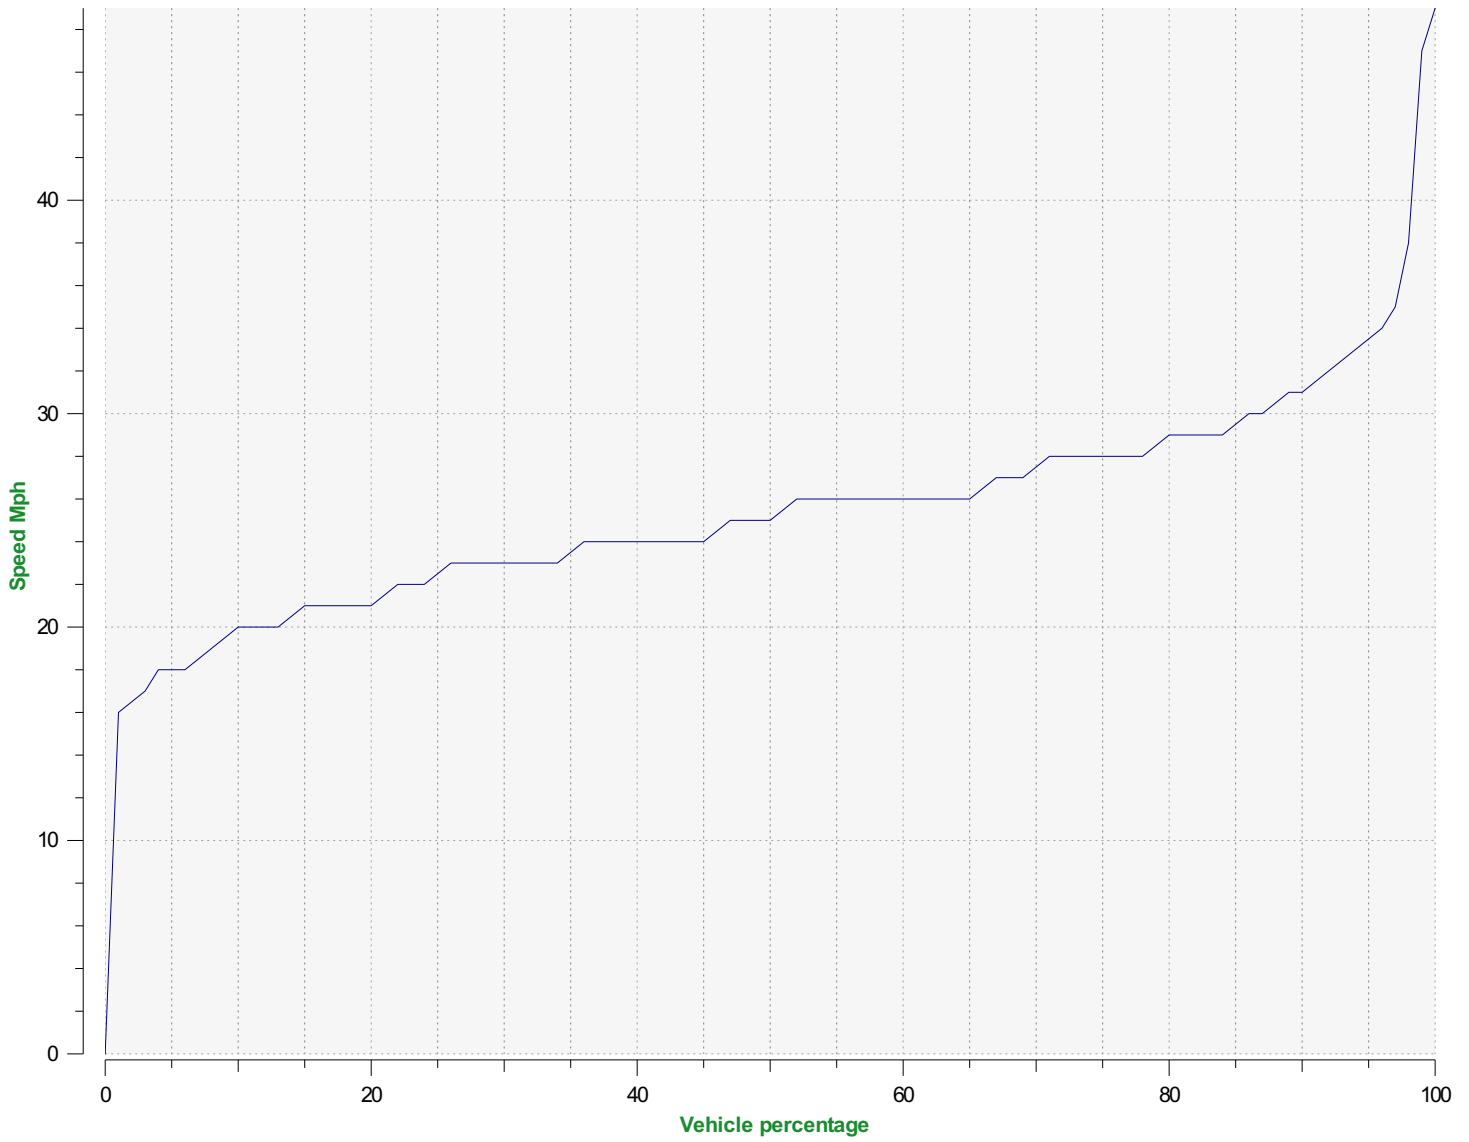

Location: Raebarn Close

Comments: 30 mph

Start date: Sunday, September 24, 2023 12:00 PM
End date: Sunday, October 1, 2023 12:00 PM

Location: Raebarn Close

Comments: 30 mph

Outgoing vehicles

Start date: Sunday, September 24, 2023 12:00 PM
End date: Sunday, October 1, 2023 12:00 PM

Location: Raebarn Close

Comments: 30 mph

Speed percentiles (incoming)

V30: 21.00Mph **V50:** 23.00Mph **V85:** 27.00Mph

Start date: Sunday, September 24, 2023 12:00 PM
End date: Sunday, October 1, 2023 12:00 PM

Location: Raebarn Close

Comments: 30 mph

Speed percentile(outgoing)

V30: 23.00Mph **V50:** 25.00Mph **V85:** 29.00Mph

Start date: Sunday, September 24, 2023 12:00 PM
End date: Sunday, October 1, 2023 12:00 PM

Location: Raebarn Close

Comments: 30 mph