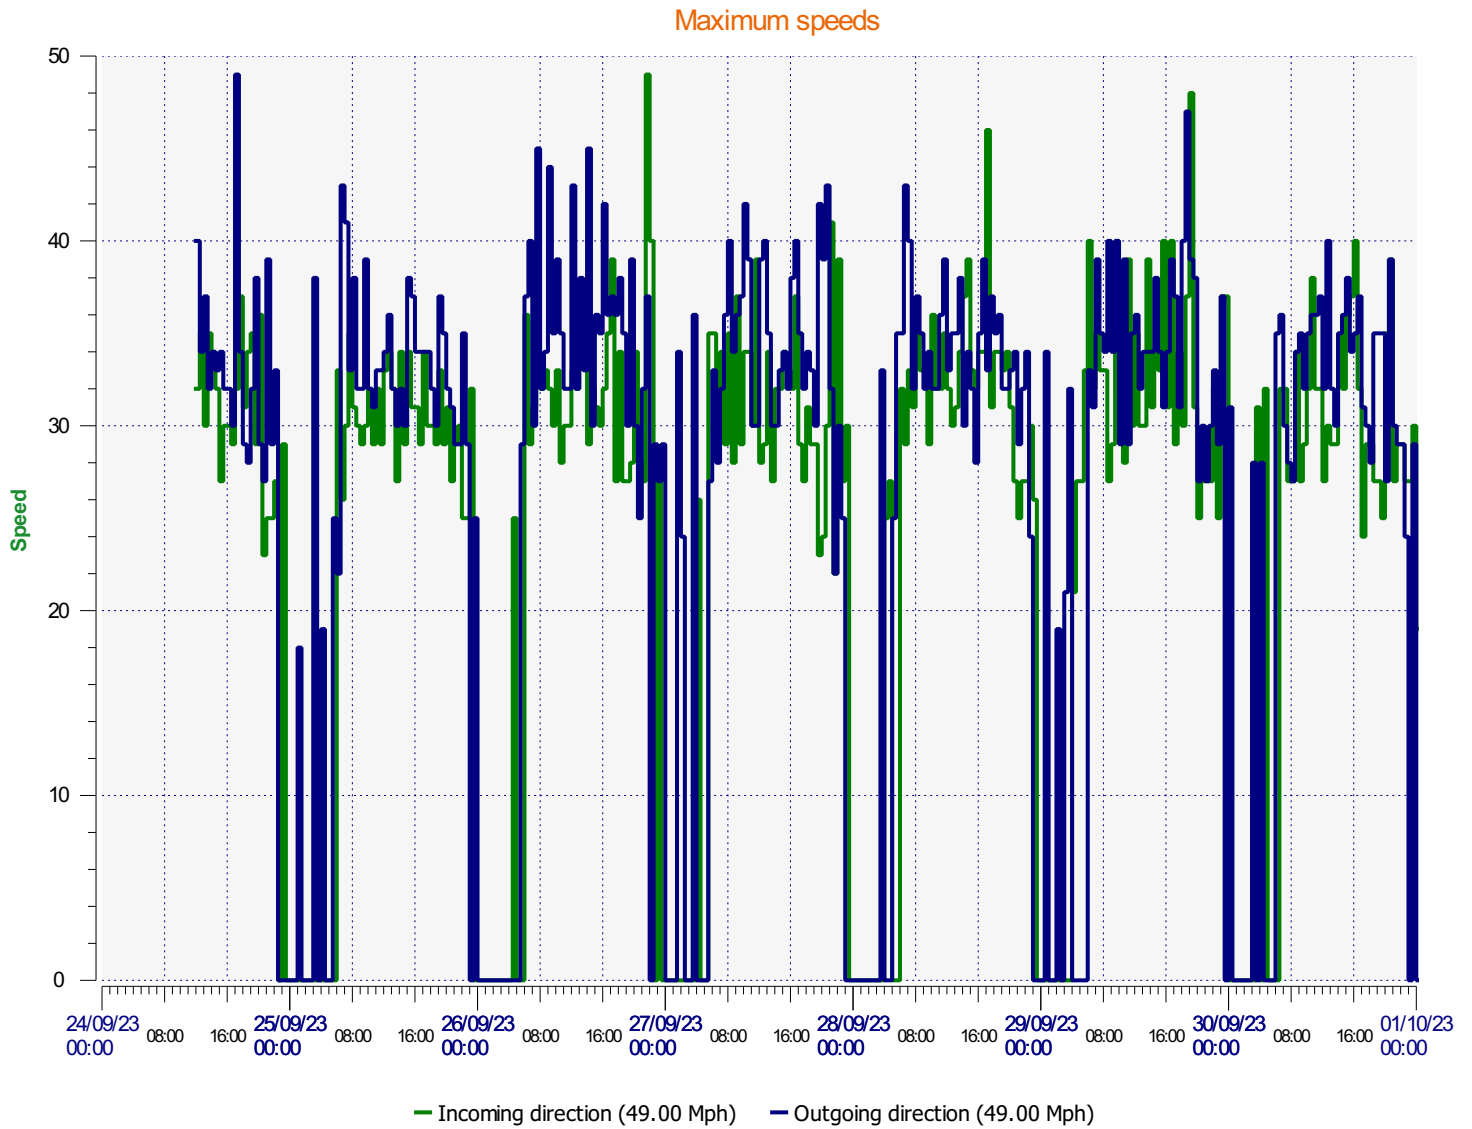

Location: Raebarn Close

Comments: 30 mph

Start date: Sunday, September 24, 2023 12:00 PM
End date: Sunday, October 1, 2023 12:00 PM

Location: Raebarn Close

Comments: 30 mph

Start date: Sunday, September 24, 2023 12:00 PM
End date: Sunday, October 1, 2023 12:00 PM

Location: Raebarn Close

Comments: 30 mph

Start date: Sunday, September 24, 2023 12:00 PM
End date: Sunday, October 1, 2023 12:00 PM

Location: Raebarn Close

Comments: 30 mph

Outgoing vehicles

Start date: Sunday, September 24, 2023 12:00 PM
End date: Sunday, October 1, 2023 12:00 PM

Location: Raebarn Close

Comments: 30 mph

Speed percentiles (incoming)

V30: 21.00Mph **V50:** 23.00Mph **V85:** 27.00Mph

Start date: Sunday, September 24, 2023 12:00 PM
End date: Sunday, October 1, 2023 12:00 PM

Location: Raebarn Close

Comments: 30 mph

Speed percentile(outgoing)

V30: 23.00Mph **V50:** 25.00Mph **V85:** 29.00Mph

Start date: Sunday, September 24, 2023 12:00 PM
End date: Sunday, October 1, 2023 12:00 PM