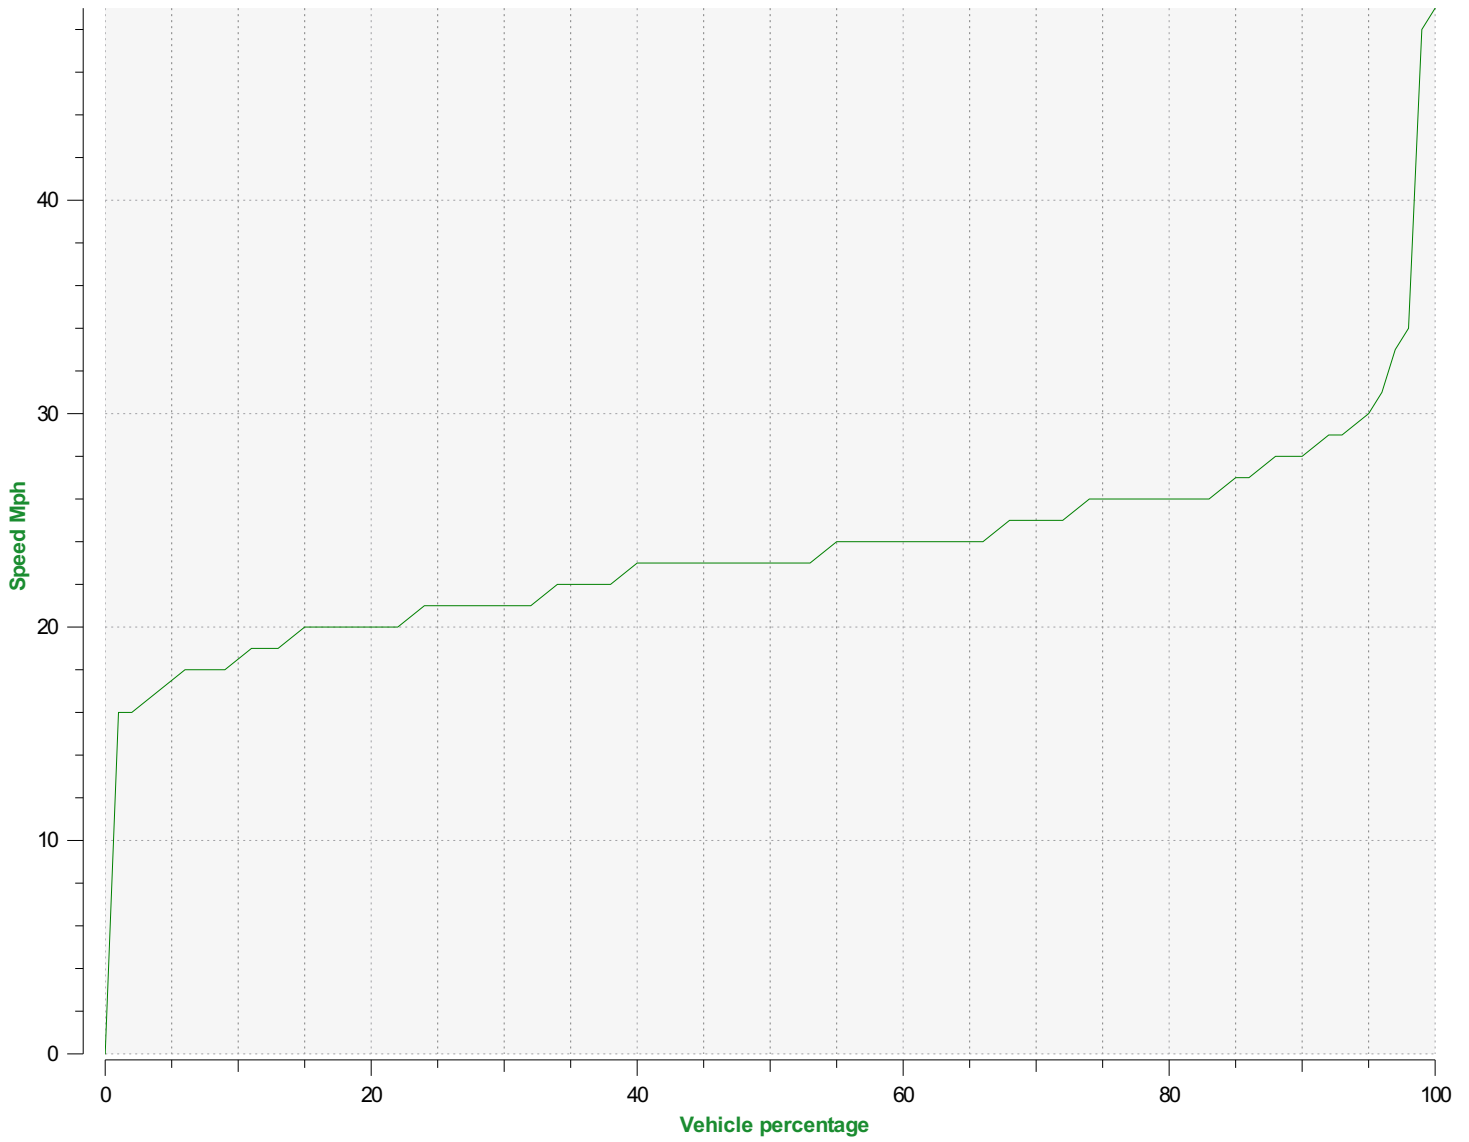

Location: Raebarn Close

Comments: 30 mph

Start date: Sunday, September 24, 2023 12:00 PM
End date: Sunday, October 1, 2023 12:00 PM

Location: Raebarn Close

Comments: 30 mph

Outgoing vehicles

Start date: Sunday, September 24, 2023 12:00 PM
End date: Sunday, October 1, 2023 12:00 PM

Location: Raebarn Close

Comments: 30 mph

Speed percentiles (incoming)

V30: 21.00Mph **V50:** 23.00Mph **V85:** 27.00Mph

Start date: Sunday, September 24, 2023 12:00 PM
End date: Sunday, October 1, 2023 12:00 PM

Location: Raebarn Close

Comments: 30 mph

Speed percentile(outgoing)

V30: 23.00Mph **V50:** 25.00Mph **V85:** 29.00Mph

Start date: Sunday, September 24, 2023 12:00 PM
End date: Sunday, October 1, 2023 12:00 PM

Location: Raebarn Close

Comments: 30 mph