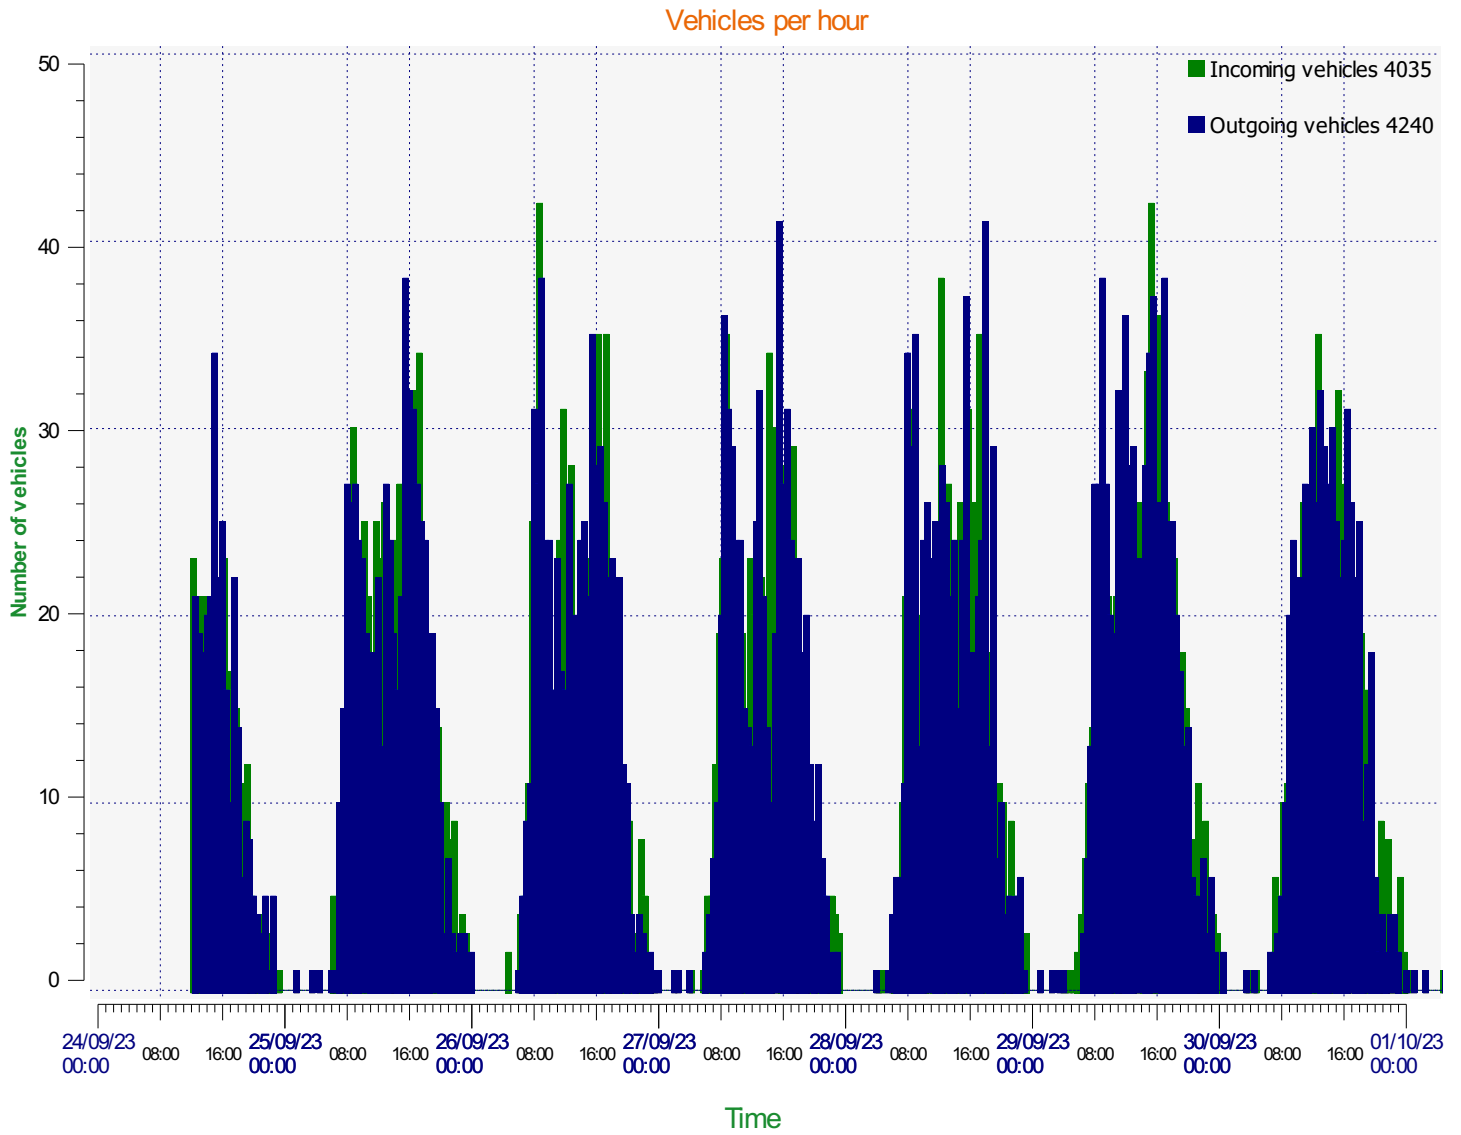

Location: Raebarn Close

Comments: 30 mph

Start date: Sunday, September 24, 2023 12:00 PM
End date: Sunday, October 1, 2023 12:00 PM

Location: Raebarn Close

Comments: 30 mph

Start date: Sunday, September 24, 2023 12:00 PM
End date: Sunday, October 1, 2023 12:00 PM

Location: Raebarn Close

Comments: 30 mph

Start date: Sunday, September 24, 2023 12:00 PM
End date: Sunday, October 1, 2023 12:00 PM

Location: Raebarn Close

Comments: 30 mph

Outgoing vehicles

Start date: Sunday, September 24, 2023 12:00 PM
End date: Sunday, October 1, 2023 12:00 PM

Location: Raebarn Close

Comments: 30 mph

Speed percentiles (incoming)

V30: 21.00Mph **V50:** 23.00Mph **V85:** 27.00Mph

Start date: Sunday, September 24, 2023 12:00 PM
End date: Sunday, October 1, 2023 12:00 PM

Location: Raebarn Close

Comments: 30 mph

Speed percentile(outgoing)

V30: 23.00Mph **V50:** 25.00Mph **V85:** 29.00Mph

Start date: Sunday, September 24, 2023 12:00 PM
End date: Sunday, October 1, 2023 12:00 PM